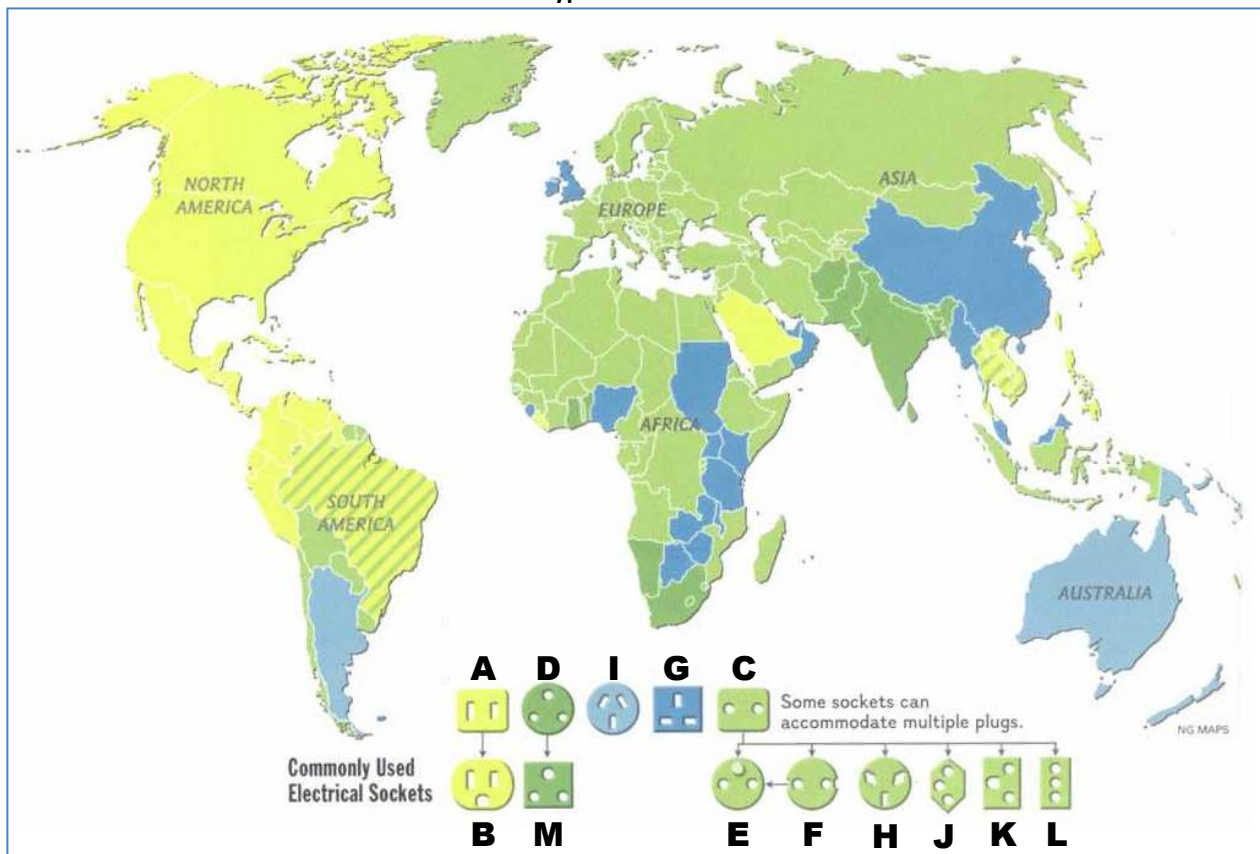

#### Order form selection

US / Japan (Type A)

Standard European (Type C)

India / South Africa (Type D)

UK / HK / SG (Type G)

Australia / Argentina (Type I)

Universal Power Plug

#### Socket types around the world

The table below lists the supported socket type(s) per country.

COUNTRY	SOCKET TYPE
Afghanistan	C / F
Albania	C / F
Algeria	C / F
American Samoa	A / B / F / I
Andorra	C / F
Angola	C
Anguilla	A
Antigua	A / B
Argentina	C / I
Armenia	C / F
Aruba	A / B / F
Australia	I
Austria	C / F
Azerbaijan	C / F
Azores	B / C / F
Bahamas	A / B
Bahrain	G
Balearic Islands	C / F
Bangladesh	C / D / G / K
Barbados	A / B
Belarus	C / F
Belgium	E
Belize	B / G
Benin	E
Bermuda	A / B
Bhutan	D / F / G
Bolivia	A / C
Bonaire	A / B / F
Bosnia & Herzegovina	C / F
Botswana	D / G
Brazil	A / B / C / I
Brunei	G
Bulgaria	C / F
Burkina Faso	C / E
Burundi	C / E
Cambodia	A / C / G
Cameroon	C / E
Canada	A / B
Canary Islands	C / E / L
Cape Verde	C / F
Cayman Islands	A / B
Central African Republic	C / E
Chad	D / E / F
Channel Islands (Guernsey & Jersey)	C / G
Chile	C / L
China, People's Republic of	A / I / G
Colombia	A / B
Comoros	C / E

COUNTRY	SOCKET TYPE
Congo, People's Rep. of	C / E
Congo, Dem. Rep. of (formerly Zaire)	C / D
Cook Islands	I
Costa Rica	A / B
Côte d'Ivoire (Ivory Coast)	C / E
Croatia	C / F
Cuba	A / B / C / L
Curacao	A / B / F
Cyprus	G / F
Czech Republic	E
Denmark	C / E / K
Djibouti	C / E
Dominica	D / G
Dominican Republic	A / B
East Timor	C / E / F / I
Ecuador	A / B
Egypt	C / F
El Salvador	A / B / C / D / E / F / G / I / J / L
Equatorial Guinea	C / E
Eritrea	C / L
Estonia	C / F
Ethiopia	C / F
Faeroe Islands	C / K
Falkland Islands	G
Fiji	I
Finland	C / F
France	E
French Guyana	C / D / E
Gabon	C
Gambia	G
Gaza	H
Georgia	C / F
Germany	C / F
Ghana	D / G
Gibraltar	C / G
Greece	C / F
Greenland	C / K
Grenada (Windward Islands)	G
Guadeloupe	C / D / E
Guam	A / B
Guatemala	A / B / G / I
Guinea	C / F / K
Guinea-Bissau	C
Guyana	A / B / D / G
Haiti	A / B
Honduras	A / B
Hong Kong	G